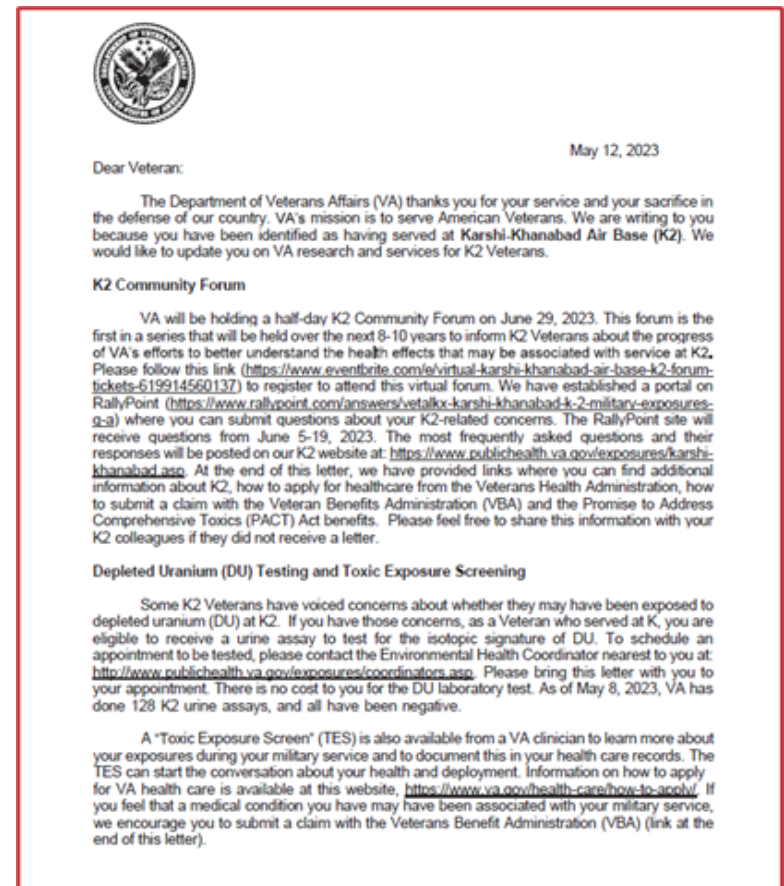

K2 Communications

- Invitational letter mailed June 2, 2023
 - Provided information on:
 - This is the first forum
 - Depleted Uranium testing
 - VA's K2 surveillance program
 - Airborne Hazards Registry
 - Additional resources
- Future mailings to follow
 - Virtual meetings
- Yearly and ad hoc
 - Next 10 years
 - Ad hoc meetings for reports and updates of legislation or services